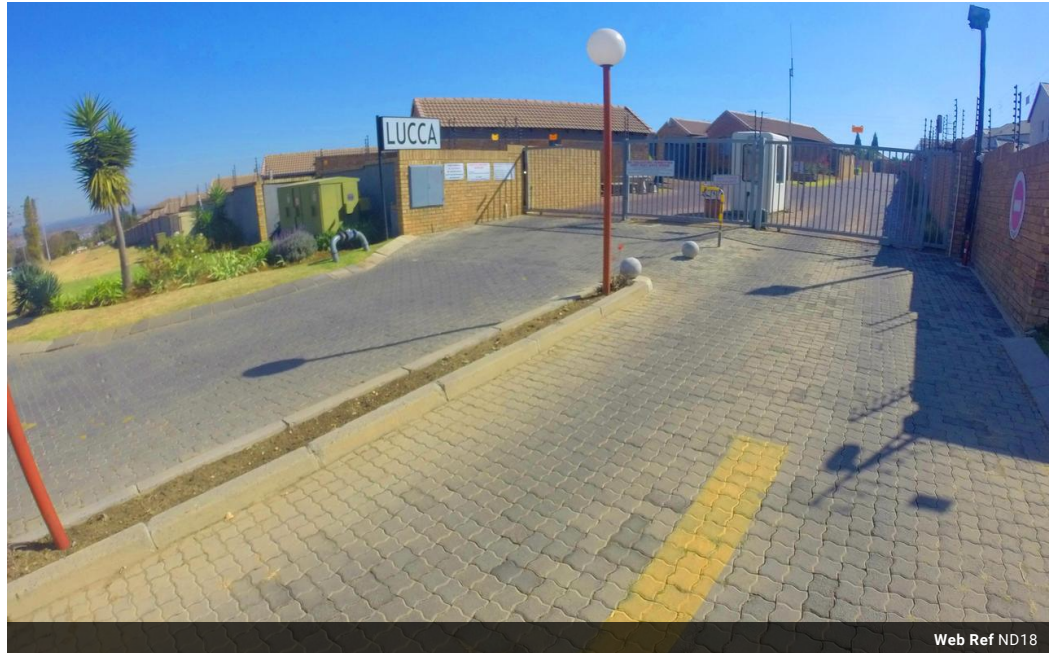

Web Ref ND18

Lucca

Units (39)
From R294,350
Size from 84m² to 122m²

Residential Estate in Halfway Gardens

Lucca boasts 76 various sized free standing simplex units, split into Lucca and Lucca II
This klinker brick complex is well maintained and all the units offer pet friendly gardens and garages.

Features

✓ Pet friendly

✓ Garages