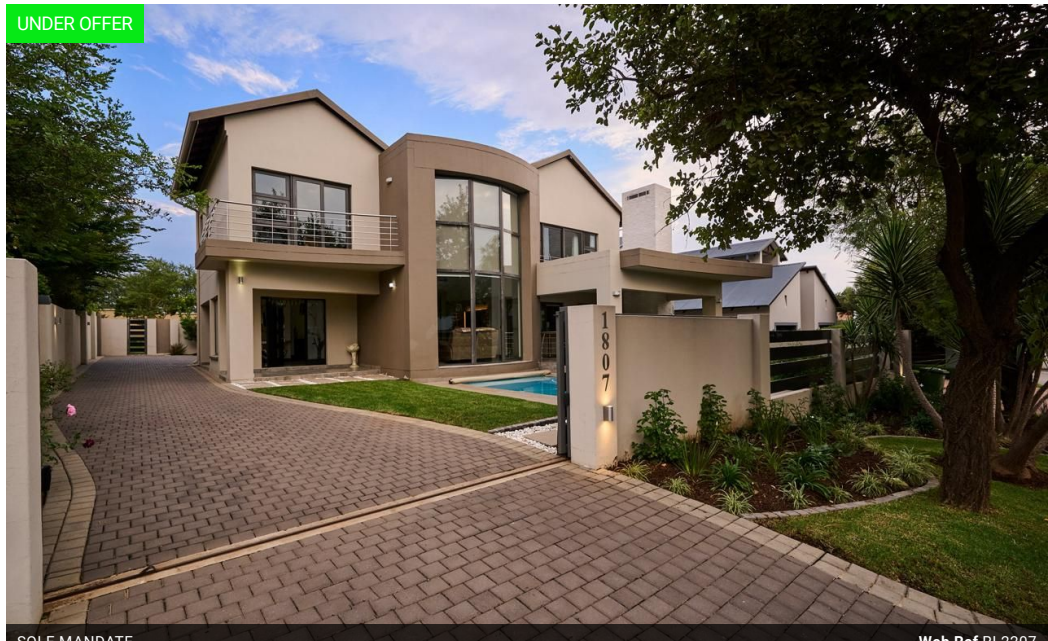

Andrew Pearse
Principal Property Practitioner
Registered with PPRA
(FFC 023 387 4)
083 6528888
andrew@platinum.co.za

Melanie Pearse
Non-Principal Property Practitioner
Registered with PPRA
(FFC 023 996 3)
083 3900000
melanie@platinum.co.za

Annalize Morris
Non-Principal Property Practitioner
Registered with PPRA
(FFC 121 984 9)
082 3477305
annalize@platinum.co.za

Contact Platinum Office

011 8058888

91 Carlswald Estate
Walton Road
Carlswald
Midrand
1684

UNDER OFFER